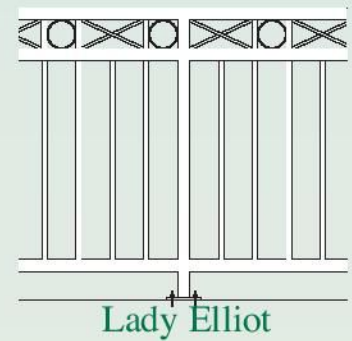

Available in a range of profiles including round & square posts with round, square, oval or breadloaf rails. Most combinations can be curved or raked to suit balconies & stairs.

Another alternative is the snap on top rail that enables the choice of a second colour for the top rail to complete your projects colour scheme. This option is not available in curved or raking applications.

*If you can't see it,
we'll design it.*

Custom design available

Balustrade Design

Mooloolaba

Airlie

Lady Elliot

Tallebudgera

Keppel

Perigian

Stainless Wire & Glass

* Stainless Wire
Double Rail

* Stainless Wire
Single Rail

* Clamp Style Semi
Frameless Glass

Framed Glass

* ESP Channel Semi-Frameless
Glass Fence

Glass & stainless steel wire balustrades & fences are available in both aluminium and stainless steel for the posts & rails. The standard finish for aluminium is powdercoat and in the stainless steel a number 4 finish is applied.