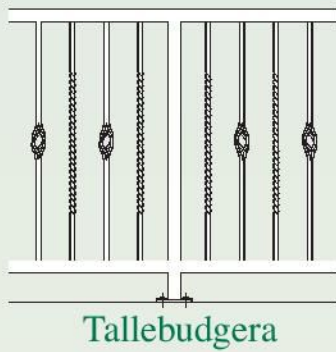

Available in a range of profiles including round & square posts with round, square, oval or breadloaf rails. Most combinations can be curved or raked to suit balconies & stairs.

Another alternative is the snap on top rail that enables the choice of a second colour for the top rail to complete your projects colour scheme. This option is not available in curved or raking applications.

*If you can't see it,
we'll design it.*

Custom design available

Balustrade Design

Mooloolaba

Airlie

Lady Elliot

Tallebudgera

Keppel

Perigian

Stainless Wire & Glass

* Stainless Wire
Double Rail

* Stainless Wire
Single Rail

* Clamp Style Semi
Frameless Glass

Framed Glass

* ESP Channel Semi-Frameless
Glass Fence

Glass & stainless steel wire balustrades & fences are available in both aluminium and stainless steel for the posts & rails. The standard finish for aluminium is powdercoat and in the stainless steel a number 4 finish is applied.