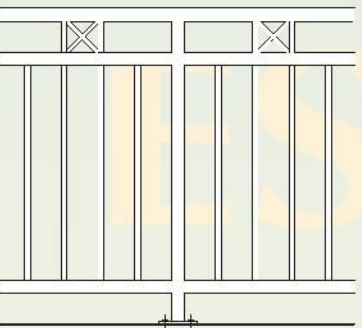

Balustrade Design

Woodgate

Available in a range of profiles including round & square posts with round, square, oval or breadloaf rails. Most combinations can be curved or raked to suit balconies & stairs.

Another alternative is the snap on top rail that enables the choice of a second colour for the top rail to complete your projects colour scheme. This option is not available in curved or raking applications.

*If you can't see it,
we'll design it.*

Custom design available