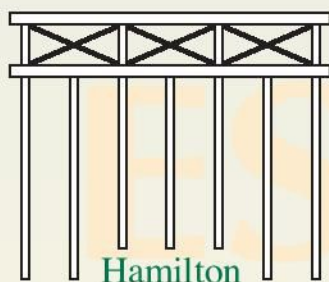

Fencing & Balustrade Design