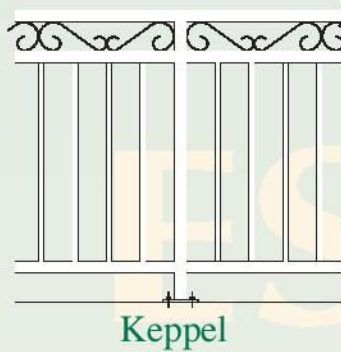

Available in a range of profiles including round & square posts with round, square, oval or breadloaf rails. Most combinations can be curved or raked to suit balconies & stairs.

Another alternative is the snap on top rail that enables the choice of a second colour for the top rail to complete your projects colour scheme. This option is not available in curved or raking applications.

*If you can't see it,
we'll design it.*

Custom design available

Balustrade Design

Mooloolaba

Airlie

Lady Elliot

Tallebudgera

Keppel

Perigian

Stainless Wire & Glass

* Stainless Wire
Double Rail

* Stainless Wire
Single Rail

* Clamp Style Semi
Frameless Glass

Framed Glass

* ESP Channel Semi-Frameless
Glass Fence

Glass & stainless steel wire balustrades & fences are available in both aluminium and stainless steel for the posts & rails. The standard finish for aluminium is powdercoat and in the stainless steel a number 4 finish is applied.