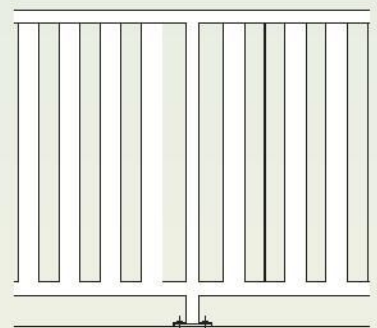

Balustrade Design

Heritage

Available in a range of profiles including round & square posts with round, square, oval or breadloaf rails. Most combinations can be curved or raked to suit balconies & stairs.

Another alternative is the snap on top rail that enables the choice of a second colour for the top rail to complete your projects colour scheme. This option is not available in curved or raking applications.

*If you can't see it,
we'll design it.*

Custom design available