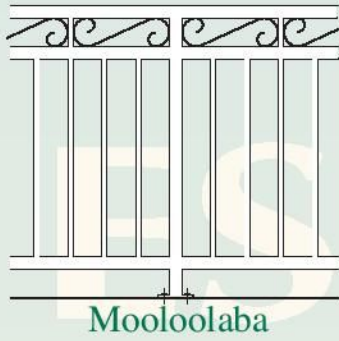

Balustrade Design