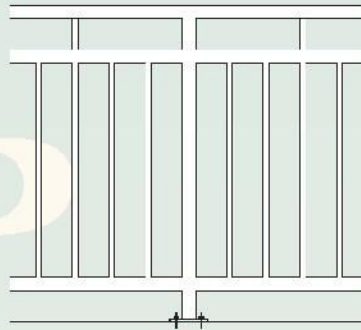

Balustrade Design

Noosa

Available in a range of profiles including round & square posts with round, square, oval or breadloaf rails. Most combinations can be curved or raked to suit balconies & stairs.

Another alternative is the snap on top rail that enables the choice of a second colour for the top rail to complete your projects colour scheme. This option is not available in curved or raking applications.

*If you can't see it,
we'll design it.*

Custom design available