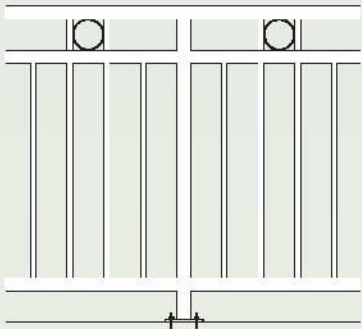

Balustrade Design

Daintree

Available in a range of profiles including round & square posts with round, square, oval or breadloaf rails. Most combinations can be curved or raked to suit balconies & stairs.

Another alternative is the snap on top rail that enables the choice of a second colour for the top rail to complete your projects colour scheme. This option is not available in curved or raking applications.

*If you can't see it,
we'll design it.*

Custom design available