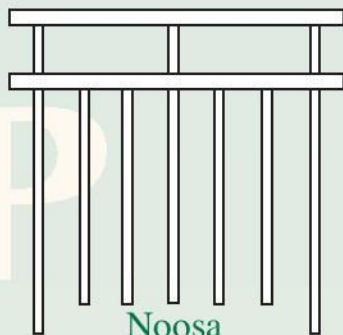

Fencing & Balustrade Design