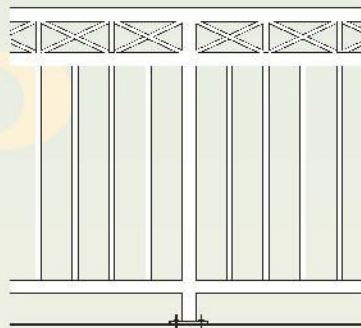

Balustrade Design

Hamilton

Available in a range of profiles including round & square posts with round, square, oval or breadloaf rails. Most combinations can be curved or raked to suit balconies & stairs.

Another alternative is the snap on top rail that enables the choice of a second colour for the top rail to complete your projects colour scheme. This option is not available in curved or raking applications.

*If you can't see it,
we'll design it.*

Custom design available