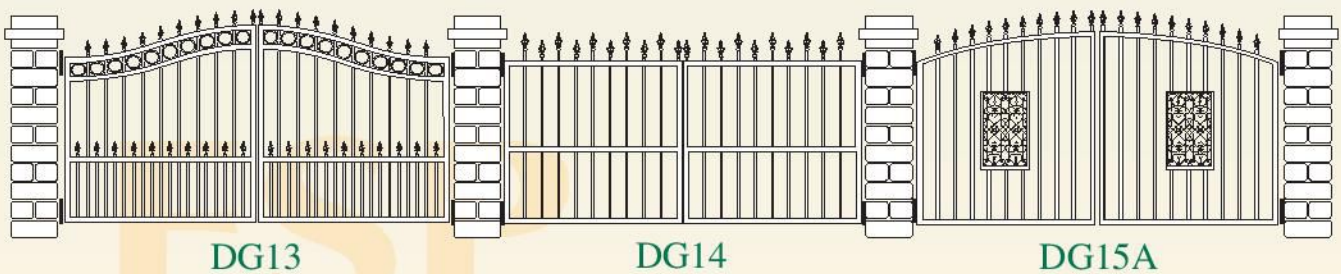

Available in a range of profiles including round & square posts with round, square, oval or breadloaf rails. Most combinations can be curved or raked to suit balconies & stairs.

Another alternative is the snap on top rail that enables the choice of a second colour for the top rail to complete your projects colour scheme. This option is not available in curved or raking applications.

Perigian

Stainless Wire & Glass

* Stainless Wire
Double Rail

* Stainless Wire
Single Rail

* Clamp Style Semi
Frameless Glass

Framed Glass

* ESP Channel Semi-Frameless
Glass Fence

Glass & stainless steel wire balustrades & fences are available in both aluminium and stainless steel for the posts & rails. The standard finish for aluminium is powdercoat and in the stainless steel a number 4 finish is applied.

* Not suited to all applications

Vehicle Gates

Available in Sliding, Single Swing & Double Swing Gates.

*If you can't see it,
we'll design it.*

Custom design available

Fencing & Balustrade Design

*If you can't see it,
we'll design it.*