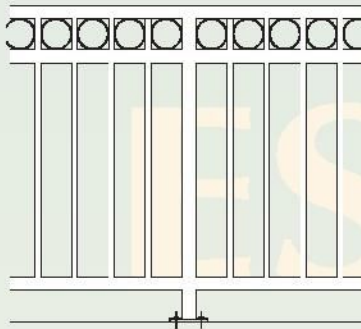

Balustrade Design

Brampton

Available in a range of profiles including round & square posts with round, square, oval or breadloaf rails. Most combinations can be curved or raked to suit balconies & stairs.

Another alternative is the snap on top rail that enables the choice of a second colour for the top rail to complete your projects colour scheme. This option is not available in curved or raking applications.

*If you can't see it,
we'll design it.*

Custom design available