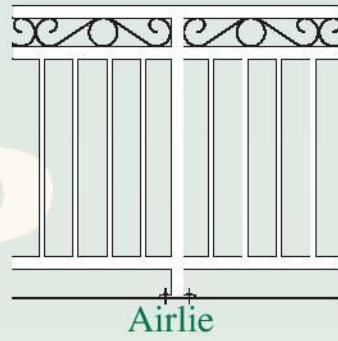

Balustrade Design

Stainless Wire & Glass

Glass & stainless steel wire balustrades & fences are available in both aluminium and stainless steel for the posts & rails. The standard finish for aluminium is powdercoat and in the stainless steel a number 4 finish is applied.

* Not suited to all applications