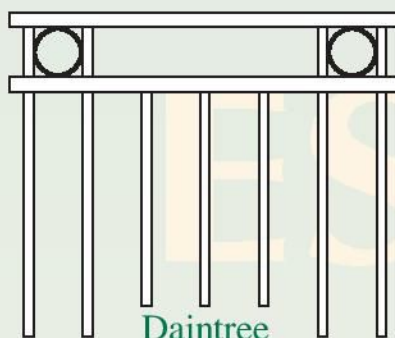

Fencing & Balustrade Design