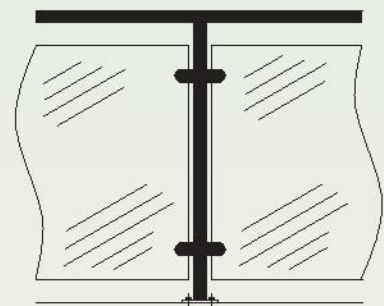

Available in a range of profiles including round & square posts with round, square, oval or breadloaf rails. Most combinations can be curved or raked to suit balconies & stairs.

Another alternative is the snap on top rail that enables the choice of a second colour for the top rail to complete your projects colour scheme. This option is not available in curved or raking applications.

Perigian

Stainless Wire & Glass

* Stainless Wire
Double Rail

* Stainless Wire
Single Rail

* Clamp Style Semi
Frameless Glass

Framed Glass

* ESP Channel Semi-Frameless
Glass Fence

Glass & stainless steel wire balustrades & fences are available in both aluminium and stainless steel for the posts & rails. The standard finish for aluminium is powdercoat and in the stainless steel a number 4 finish is applied.