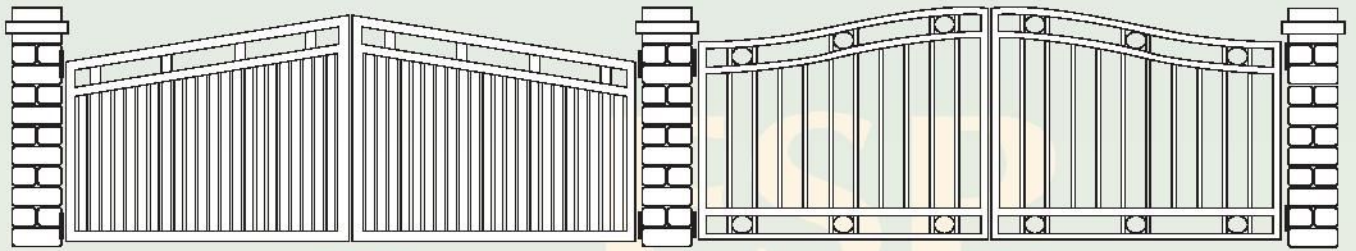

Designer Pool & Garden Fencing

*If you can't see it,
we'll design it.*

Custom design available

Vehicle Gates

DG16

DG17

DG18

DG19

Pedestrian Gates

SG01

SG02A

SG03

SG04

SG05

SG06

SG07

Available in a range of profiles including round & square posts with round, square, oval or breadloaf rails. Most combinations can be curved or raked to suit balconies & stairs.

Another alternative is the snap on top rail that enables the choice of a second colour for the top rail to complete your projects colour scheme. This option is not available in curved or raking applications.