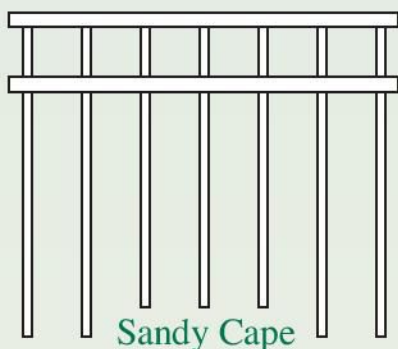

Fencing & Balustrade Design