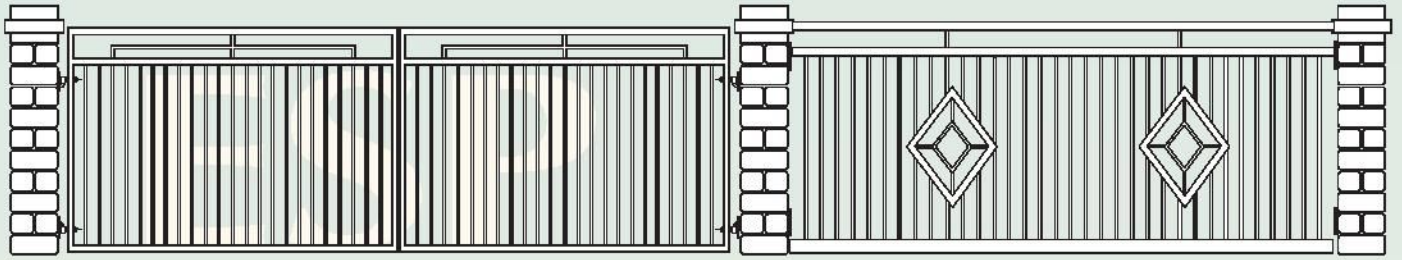

Designer Pool & Garden Fencing

*If you can't see it,
we'll design it.*

Custom design available

Vehicle Gates

DG16

DG17

DG18

DG19

Pedestrian Gates

SG01

SG02A

SG03

SG04

SG05

SG06

SG07

Available in a range of profiles including round & square posts with round, square, oval or breadloaf rails. Most combinations can be curved or raked to suit balconies & stairs.

Another alternative is the snap on top rail that enables the choice of a second colour for the top rail to complete your projects colour scheme. This option is not available in curved or raking applications.