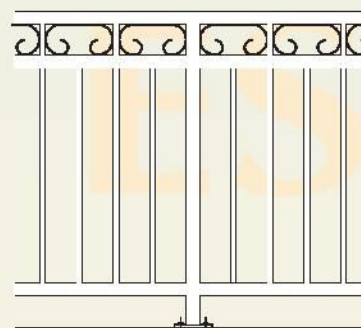

Balustrade Design

Mossman

Available in a range of profiles including round & square posts with round, square, oval or breadloaf rails. Most combinations can be curved or raked to suit balconies & stairs.

Another alternative is the snap on top rail that enables the choice of a second colour for the top rail to complete your projects colour scheme. This option is not available in curved or raking applications.

*If you can't see it,
we'll design it.*

Custom design available