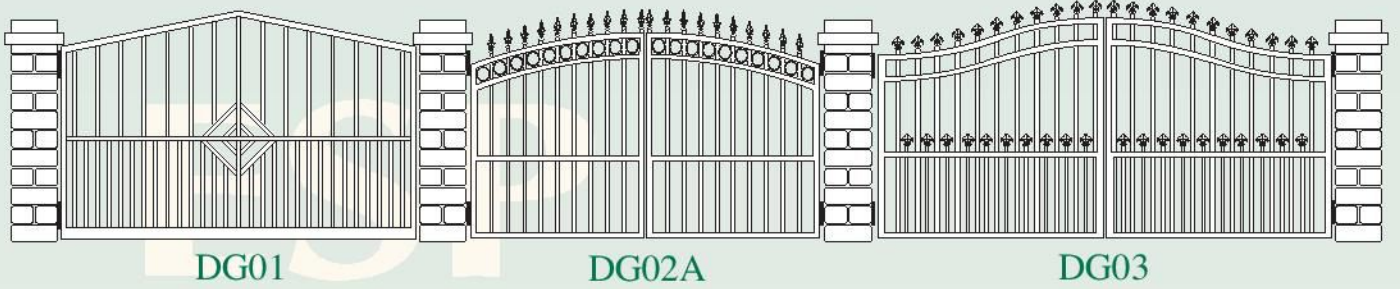

Vehicle Gates

Available in Sliding, Single Swing & Double Swing Gates.

*If you can't see it,
we'll design it.*

Custom design available