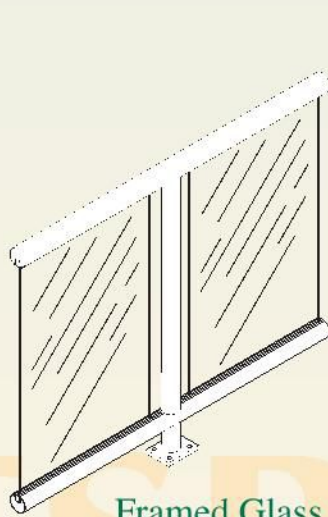

Available in a range of profiles including round & square posts with round, square, oval or breadloaf rails. Most combinations can be curved or raked to suit balconies & stairs.

Another alternative is the snap on top rail that enables the choice of a second colour for the top rail to complete your projects colour scheme. This option is not available in curved or raking applications.

Perigian

Stainless Wire & Glass

* Stainless Wire
Double Rail

* Stainless Wire
Single Rail

* Clamp Style Semi
Frameless Glass

Framed Glass

* ESP Channel Semi-Frameless
Glass Fence

Glass & stainless steel wire balustrades & fences are available in both aluminium and stainless steel for the posts & rails. The standard finish for aluminium is powdercoat and in the stainless steel a number 4 finish is applied.