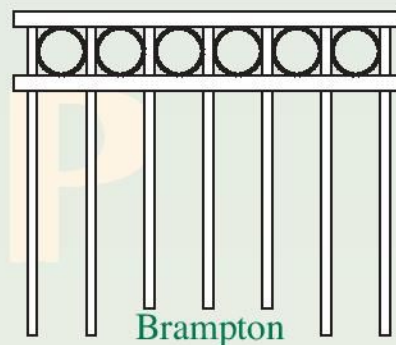

Fencing & Balustrade Design