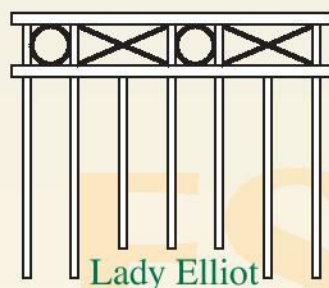

Fencing & Balustrade Design