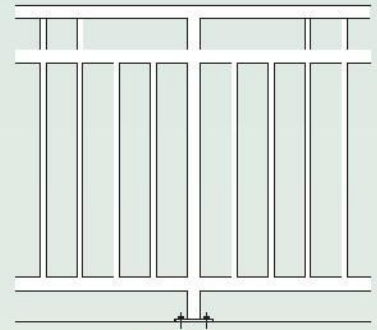

Balustrade Design

Rainbow

Available in a range of profiles including round & square posts with round, square, oval or breadloaf rails. Most combinations can be curved or raked to suit balconies & stairs.

Another alternative is the snap on top rail that enables the choice of a second colour for the top rail to complete your projects colour scheme. This option is not available in curved or raking applications.

*If you can't see it,
we'll design it.*

Custom design available