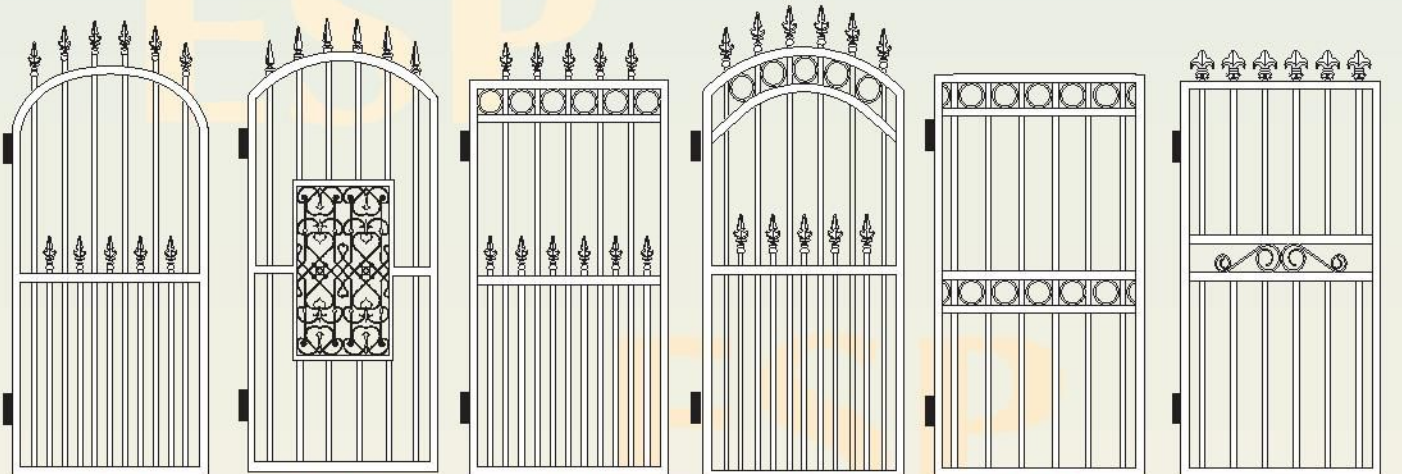

Designer Pool & Garden Fencing

*If you can't see it,
we'll design it.*

Custom design available

Vehicle Gates

DG16

DG17

DG18

DG19

Pedestrian Gates

SG01

SG02A

SG03

SG04

SG05

SG06

SG07

Available in a range of profiles including round & square posts with round, square, oval or breadloaf rails. Most combinations can be curved or raked to suit balconies & stairs.

Another alternative is the snap on top rail that enables the choice of a second colour for the top rail to complete your projects colour scheme. This option is not available in curved or raking applications.