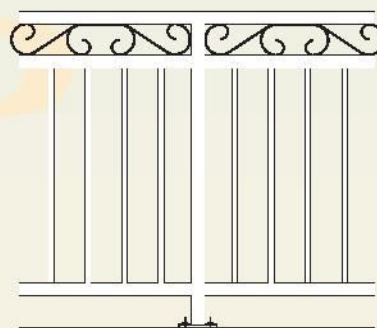

Musgrave

Available in a range of profiles including round & square posts with round, square, oval or breadloaf rails. Most combinations can be curved or raked to suit balconies & stairs.

Another alternative is the snap on top rail that enables the choice of a second colour for the top rail to complete your projects colour scheme. This option is not available in curved or raking applications.

*If you can't see it,
we'll design it.*

Custom design available