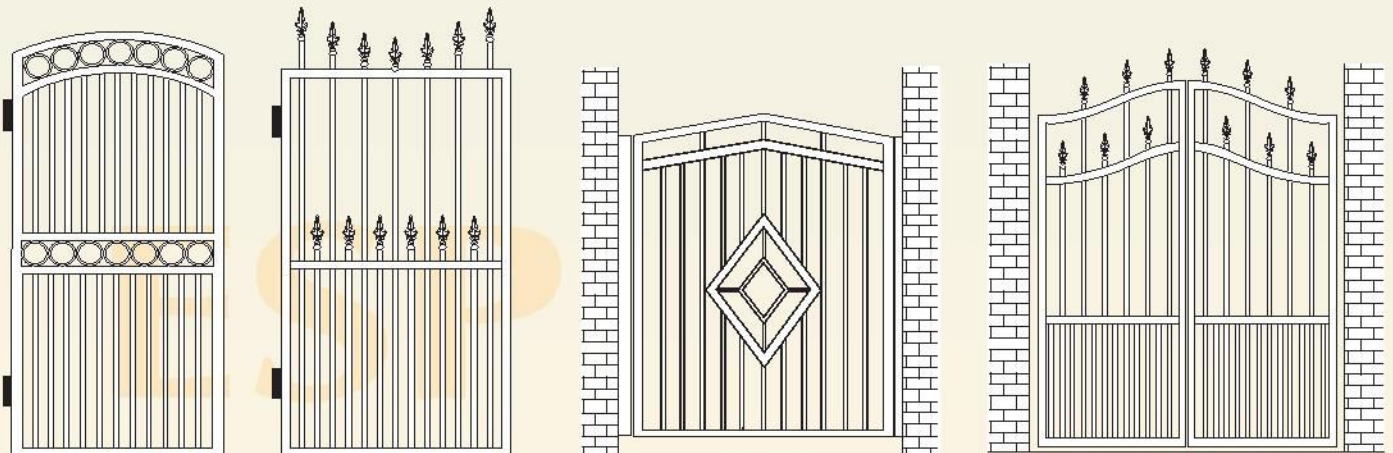

Pedestrian Gates

SG01

SG02A

SG03

SG04

SG05

SG06

SG07

Available in a range of profiles including round & square posts with round, square, oval or breadloaf rails. Most combinations can be curved or raked to suit balconies & stairs.

Another alternative is the snap on top rail that enables the choice of a second colour for the top rail to complete your projects colour scheme. This option is not available in curved or raking applications.