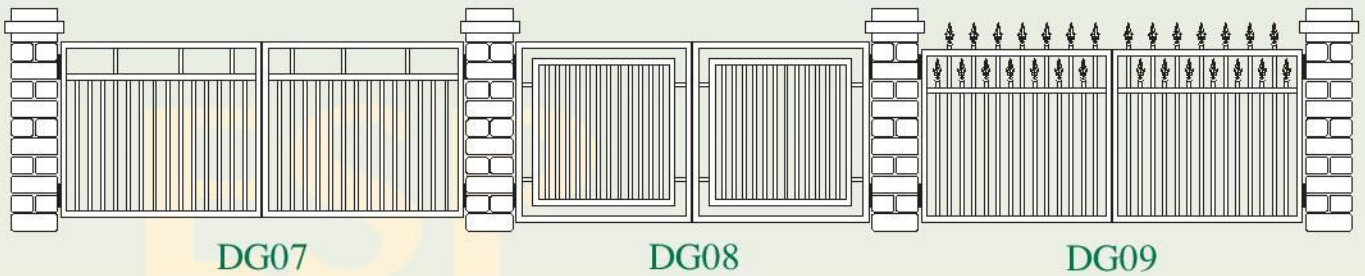

Vehicle Gates

Available in Sliding, Single Swing & Double Swing Gates.

*If you can't see it,
we'll design it.*

Custom design available