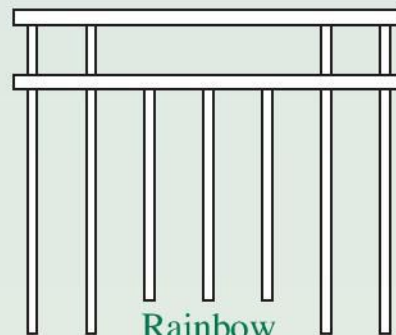

Fencing & Balustrade Design