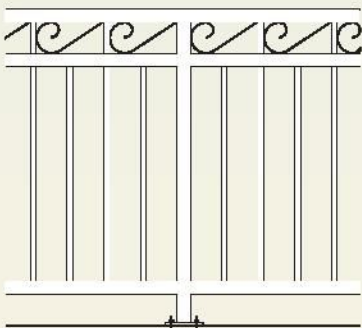

Balustrade Design

Daydream

Available in a range of profiles including round & square posts with round, square, oval or breadloaf rails. Most combinations can be curved or raked to suit balconies & stairs.

Another alternative is the snap on top rail that enables the choice of a second colour for the top rail to complete your projects colour scheme. This option is not available in curved or raking applications.

*If you can't see it,
we'll design it.*

Custom design available